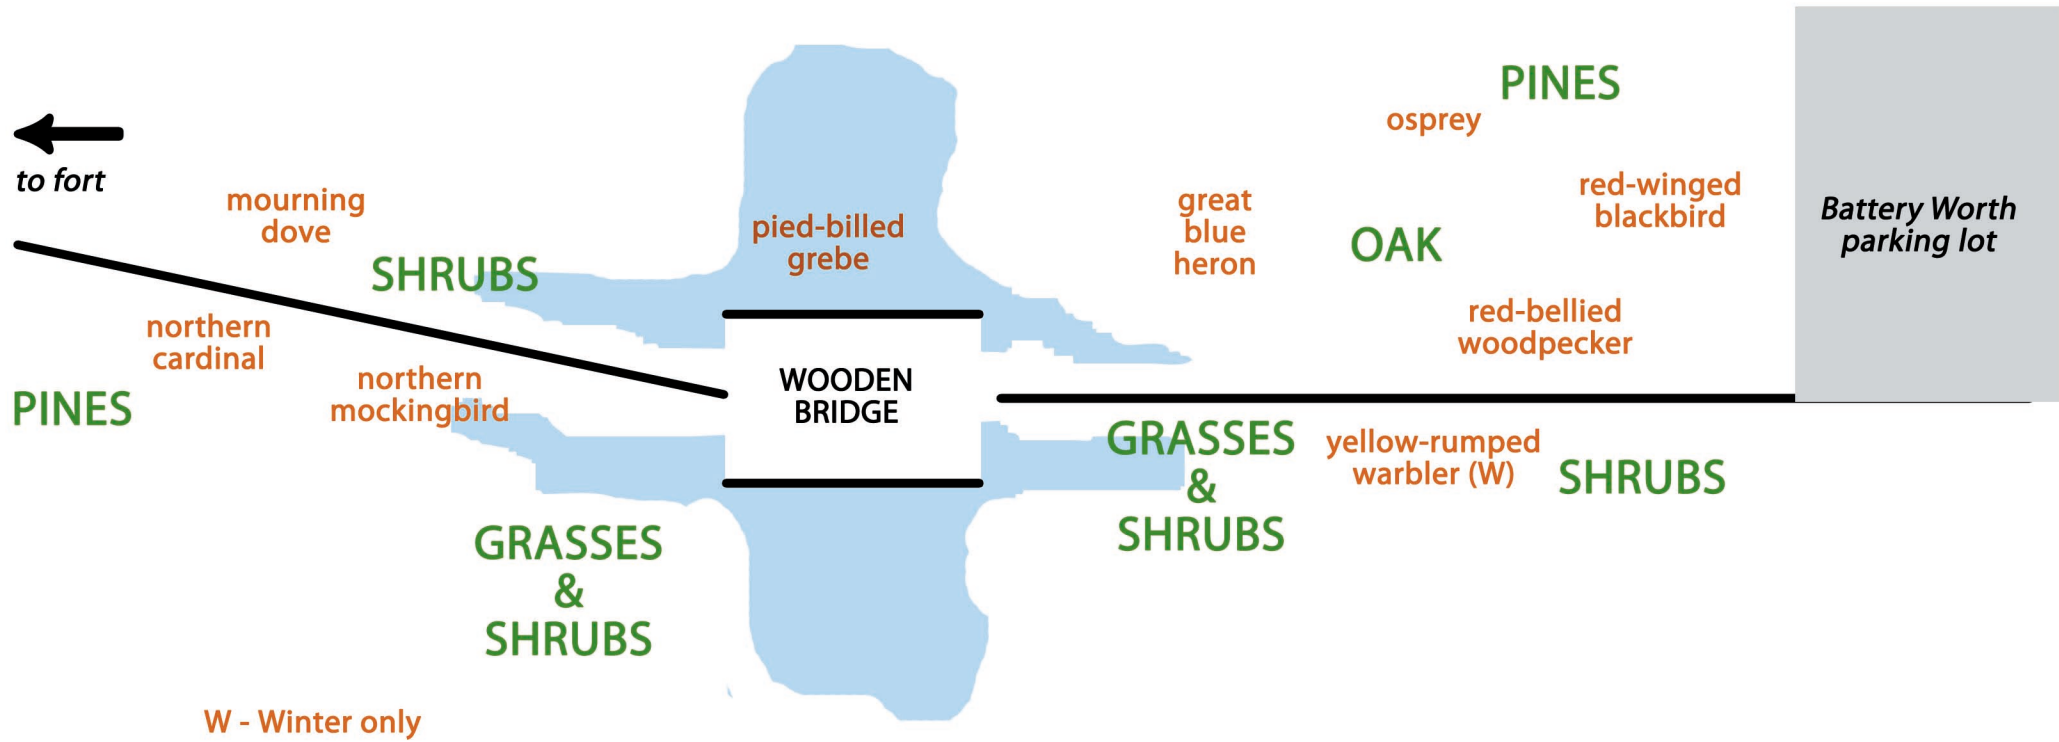

Map* of Trail Starting at SW corner of
Battery Worth Picnic Area
Parking Lot

* map not to scale